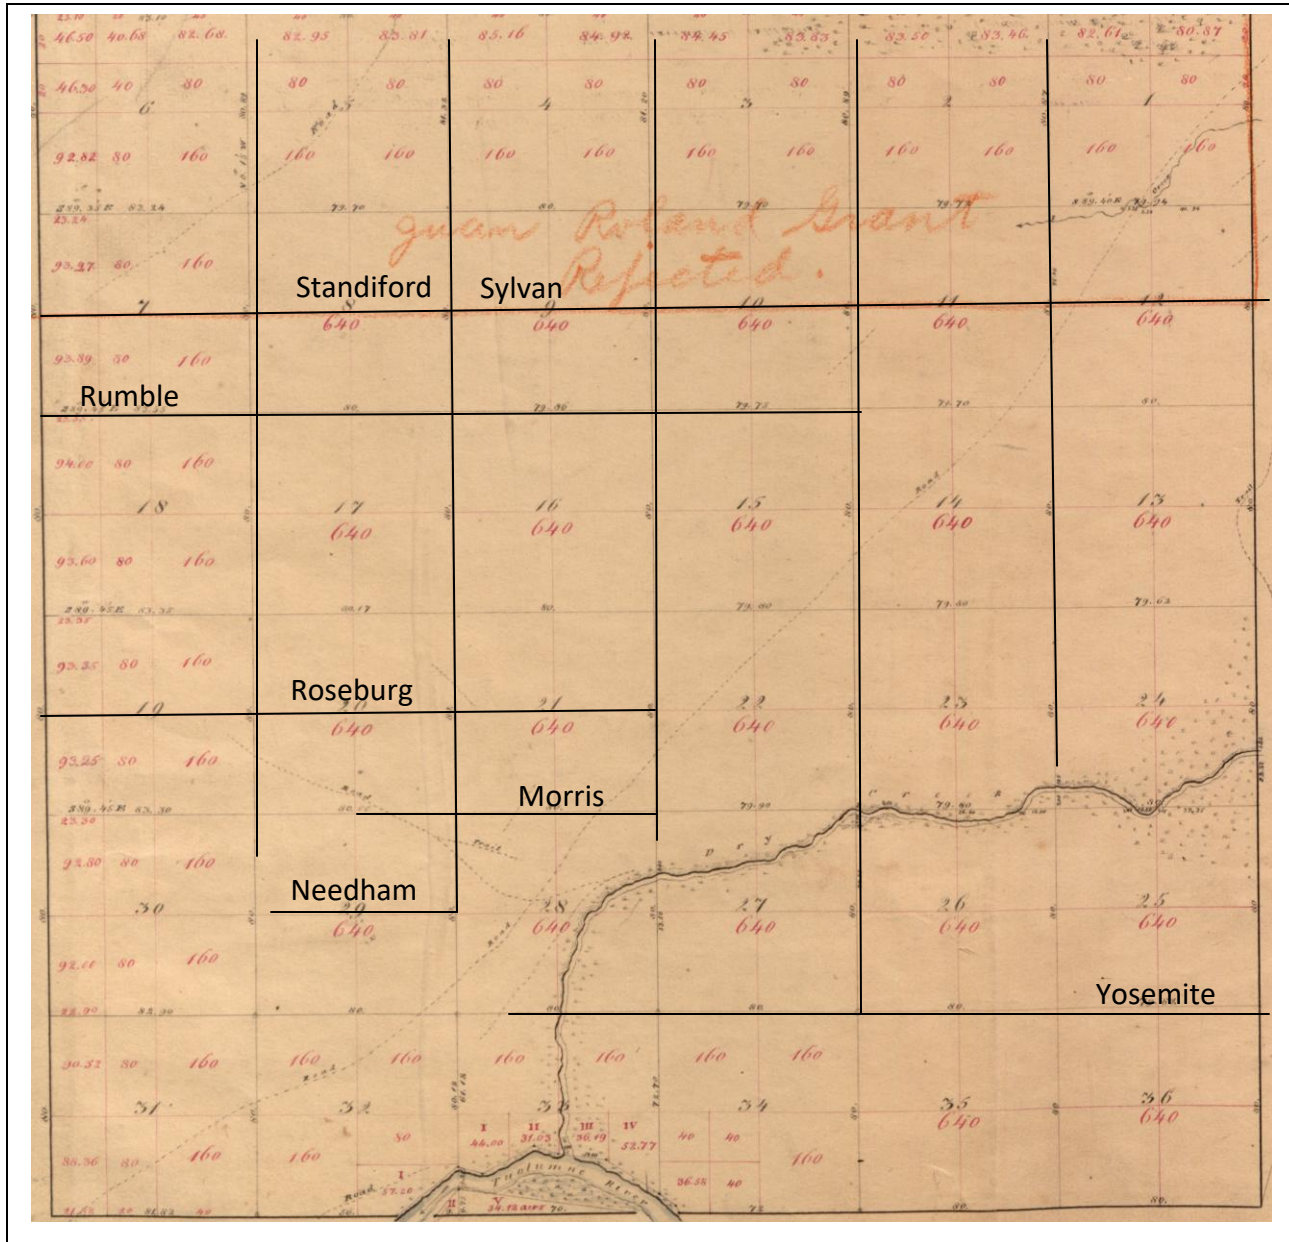

Tully

McHenry

Coffee

Oakdale

Roselle

1852/1854 survey map of Township 3 South, Range 9 East, site of Modesto, California