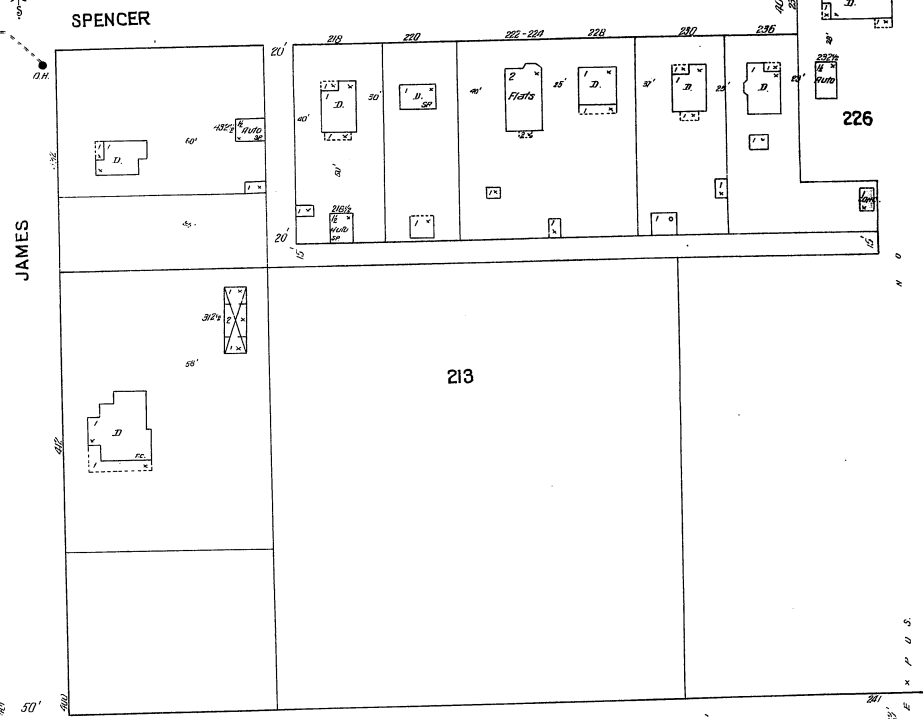

14 WALDEN

15
Nov. 1919
MODESTO
CAL.

Scale of Feet. 0 50 100 150
Copyright 1919 by the Southern Map Co