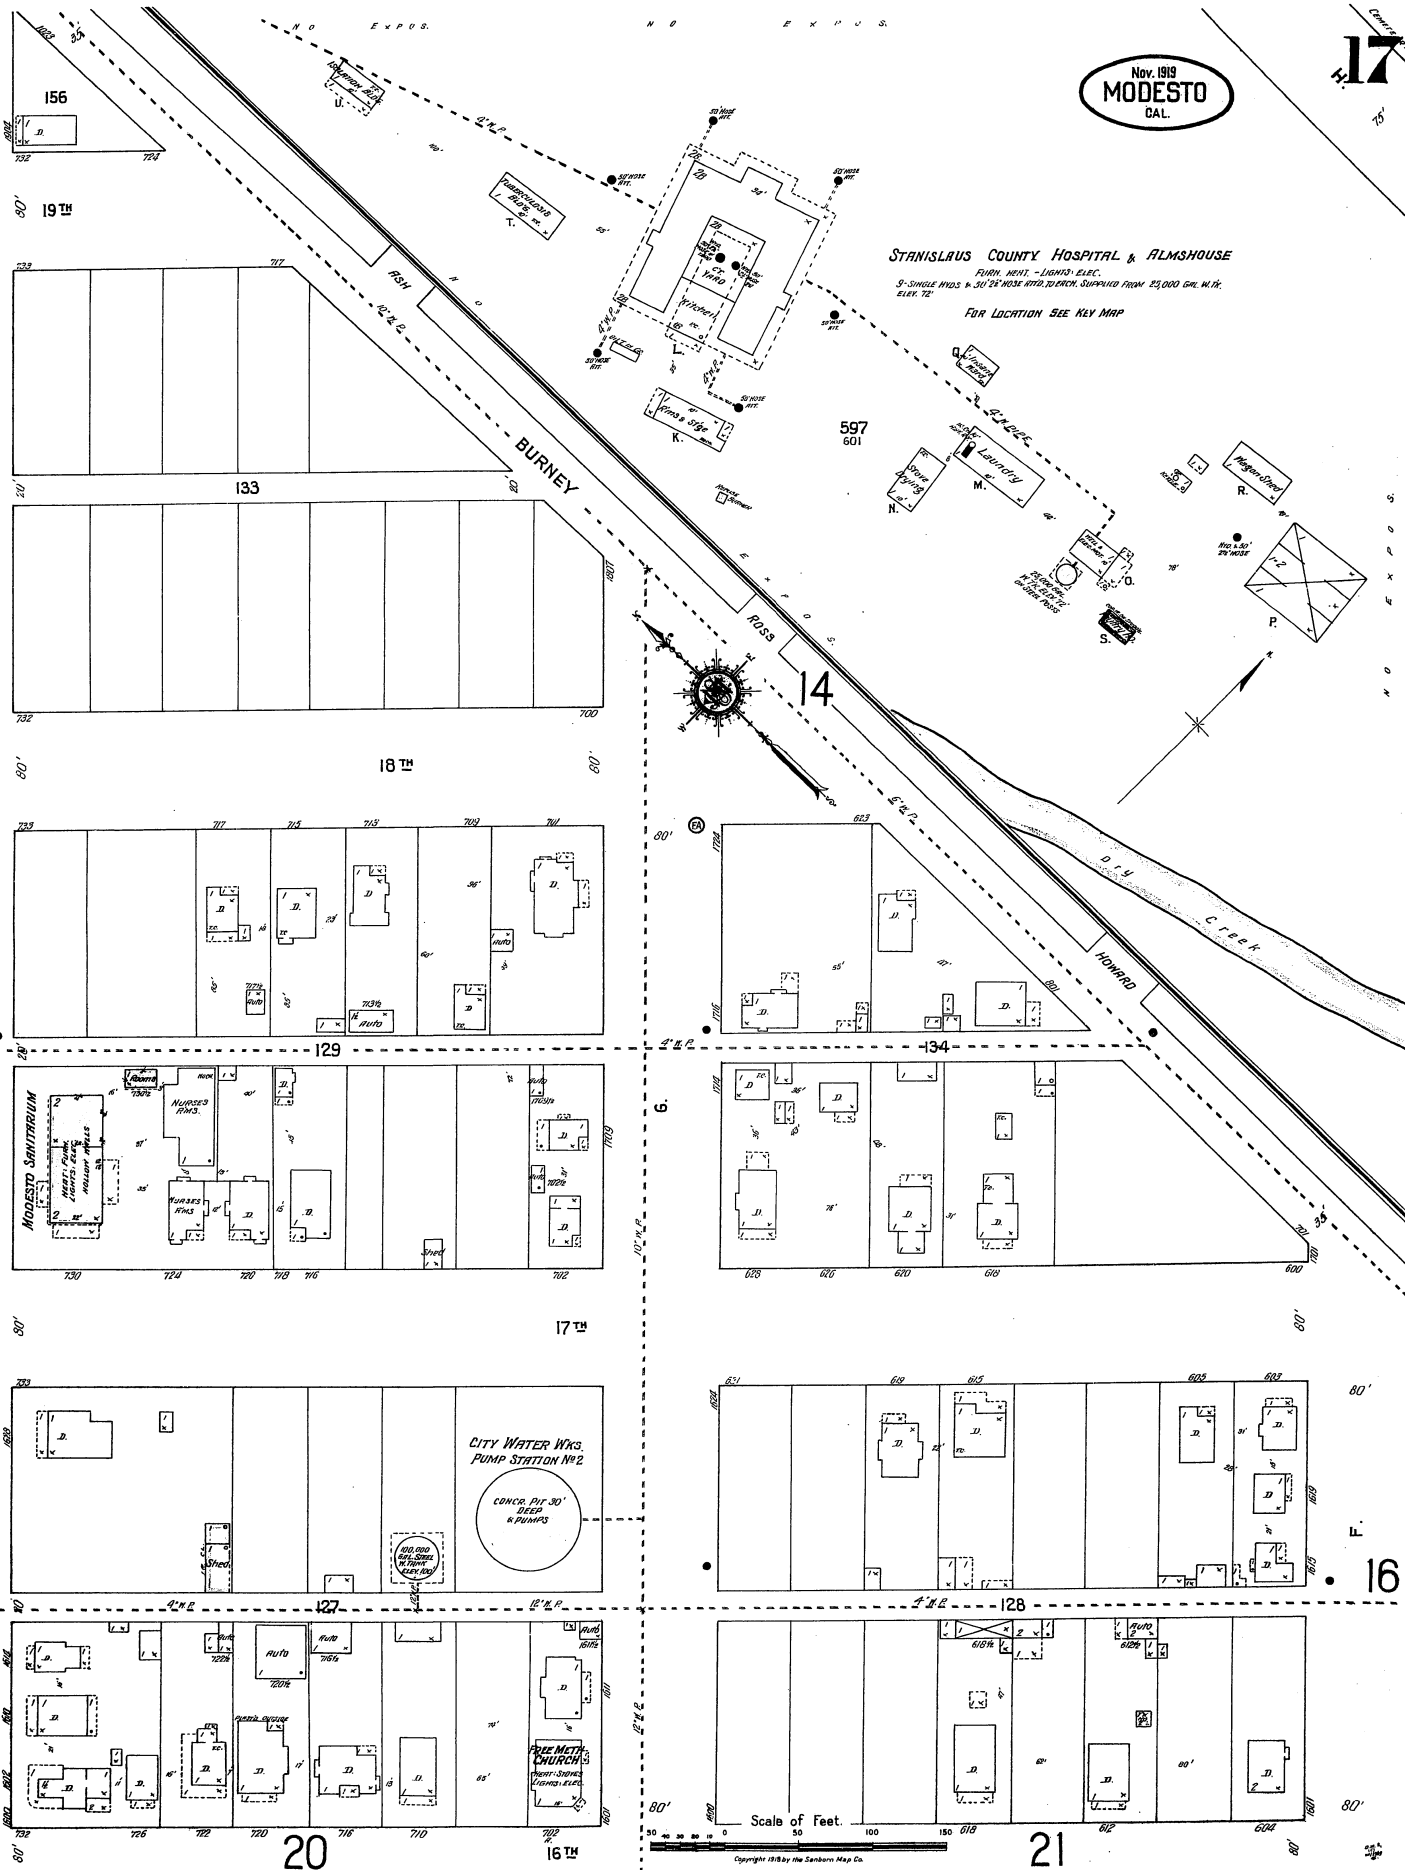

Nov. 1919
MODESTO
CAL.

17

MODESTO SANITARIUM
NURSES' QTRS.
NURSES' QTRS.
NURSES' QTRS.
NURSES' QTRS.

CITY WATER WKS. PUMP STATION NO. 2
CONCR. PIT 30' DEEP & PIPES

ROSE MATH'S WAREHOUSE
FURN. HEAT ELEC.