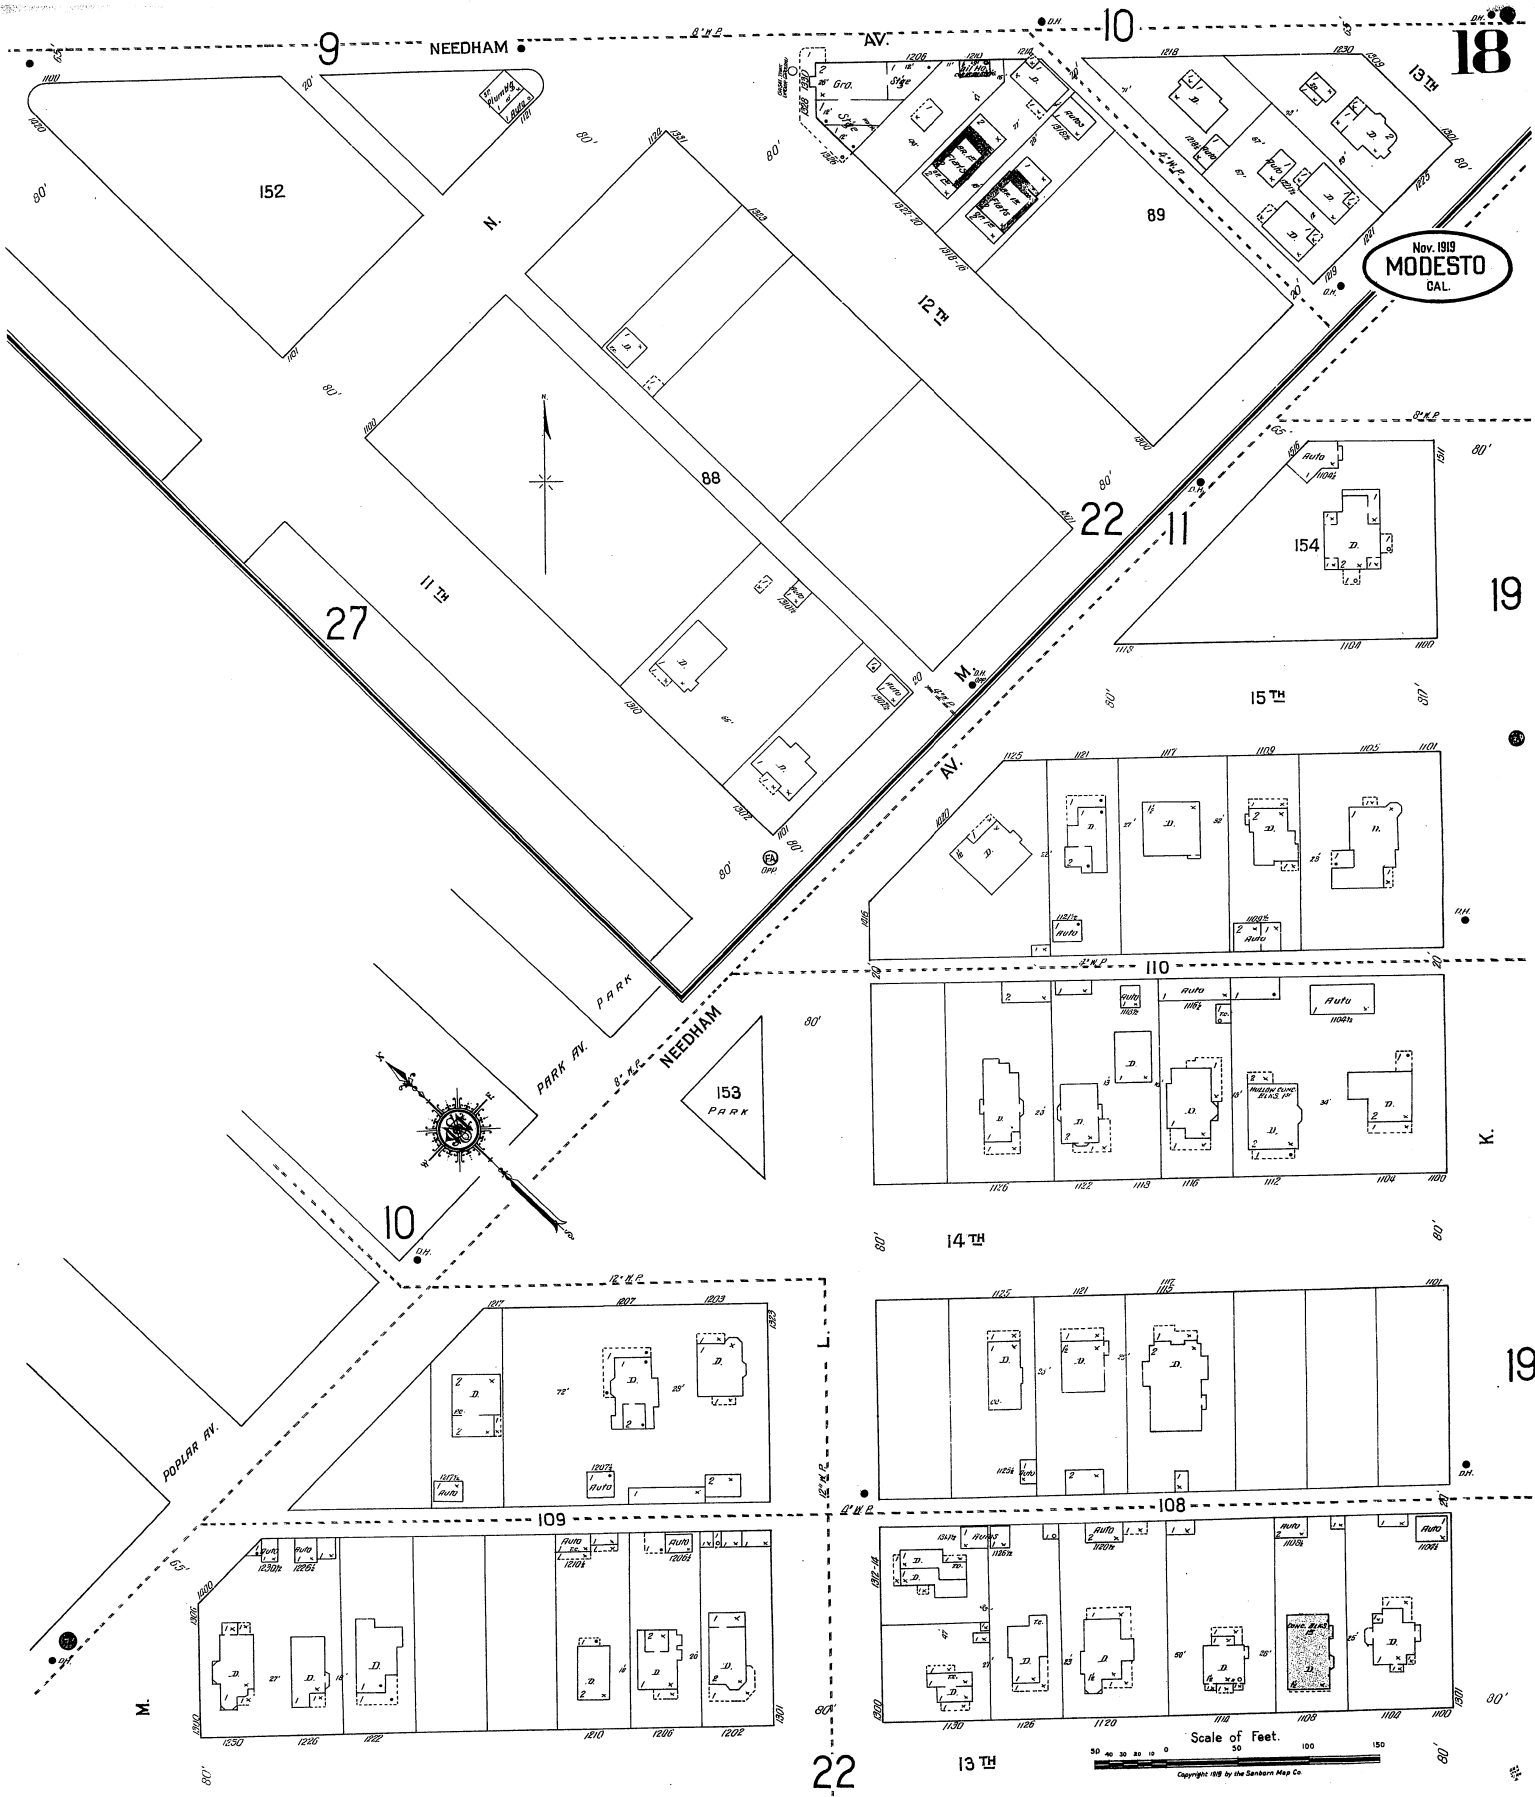

Nov. 1919
MODESTO
CAL.

M.

POPLAR AV.

10

27

152

NEEDHAM

PARK AV.

NEEDHAM

153
PARK

14TH

10

108

22

13TH

Scale of Feet.

Copyright 1919 by the Sanborn Map Co.

10

AV.

12TH

22

11

15TH

154

110

110

108

18

19

K.

19

100